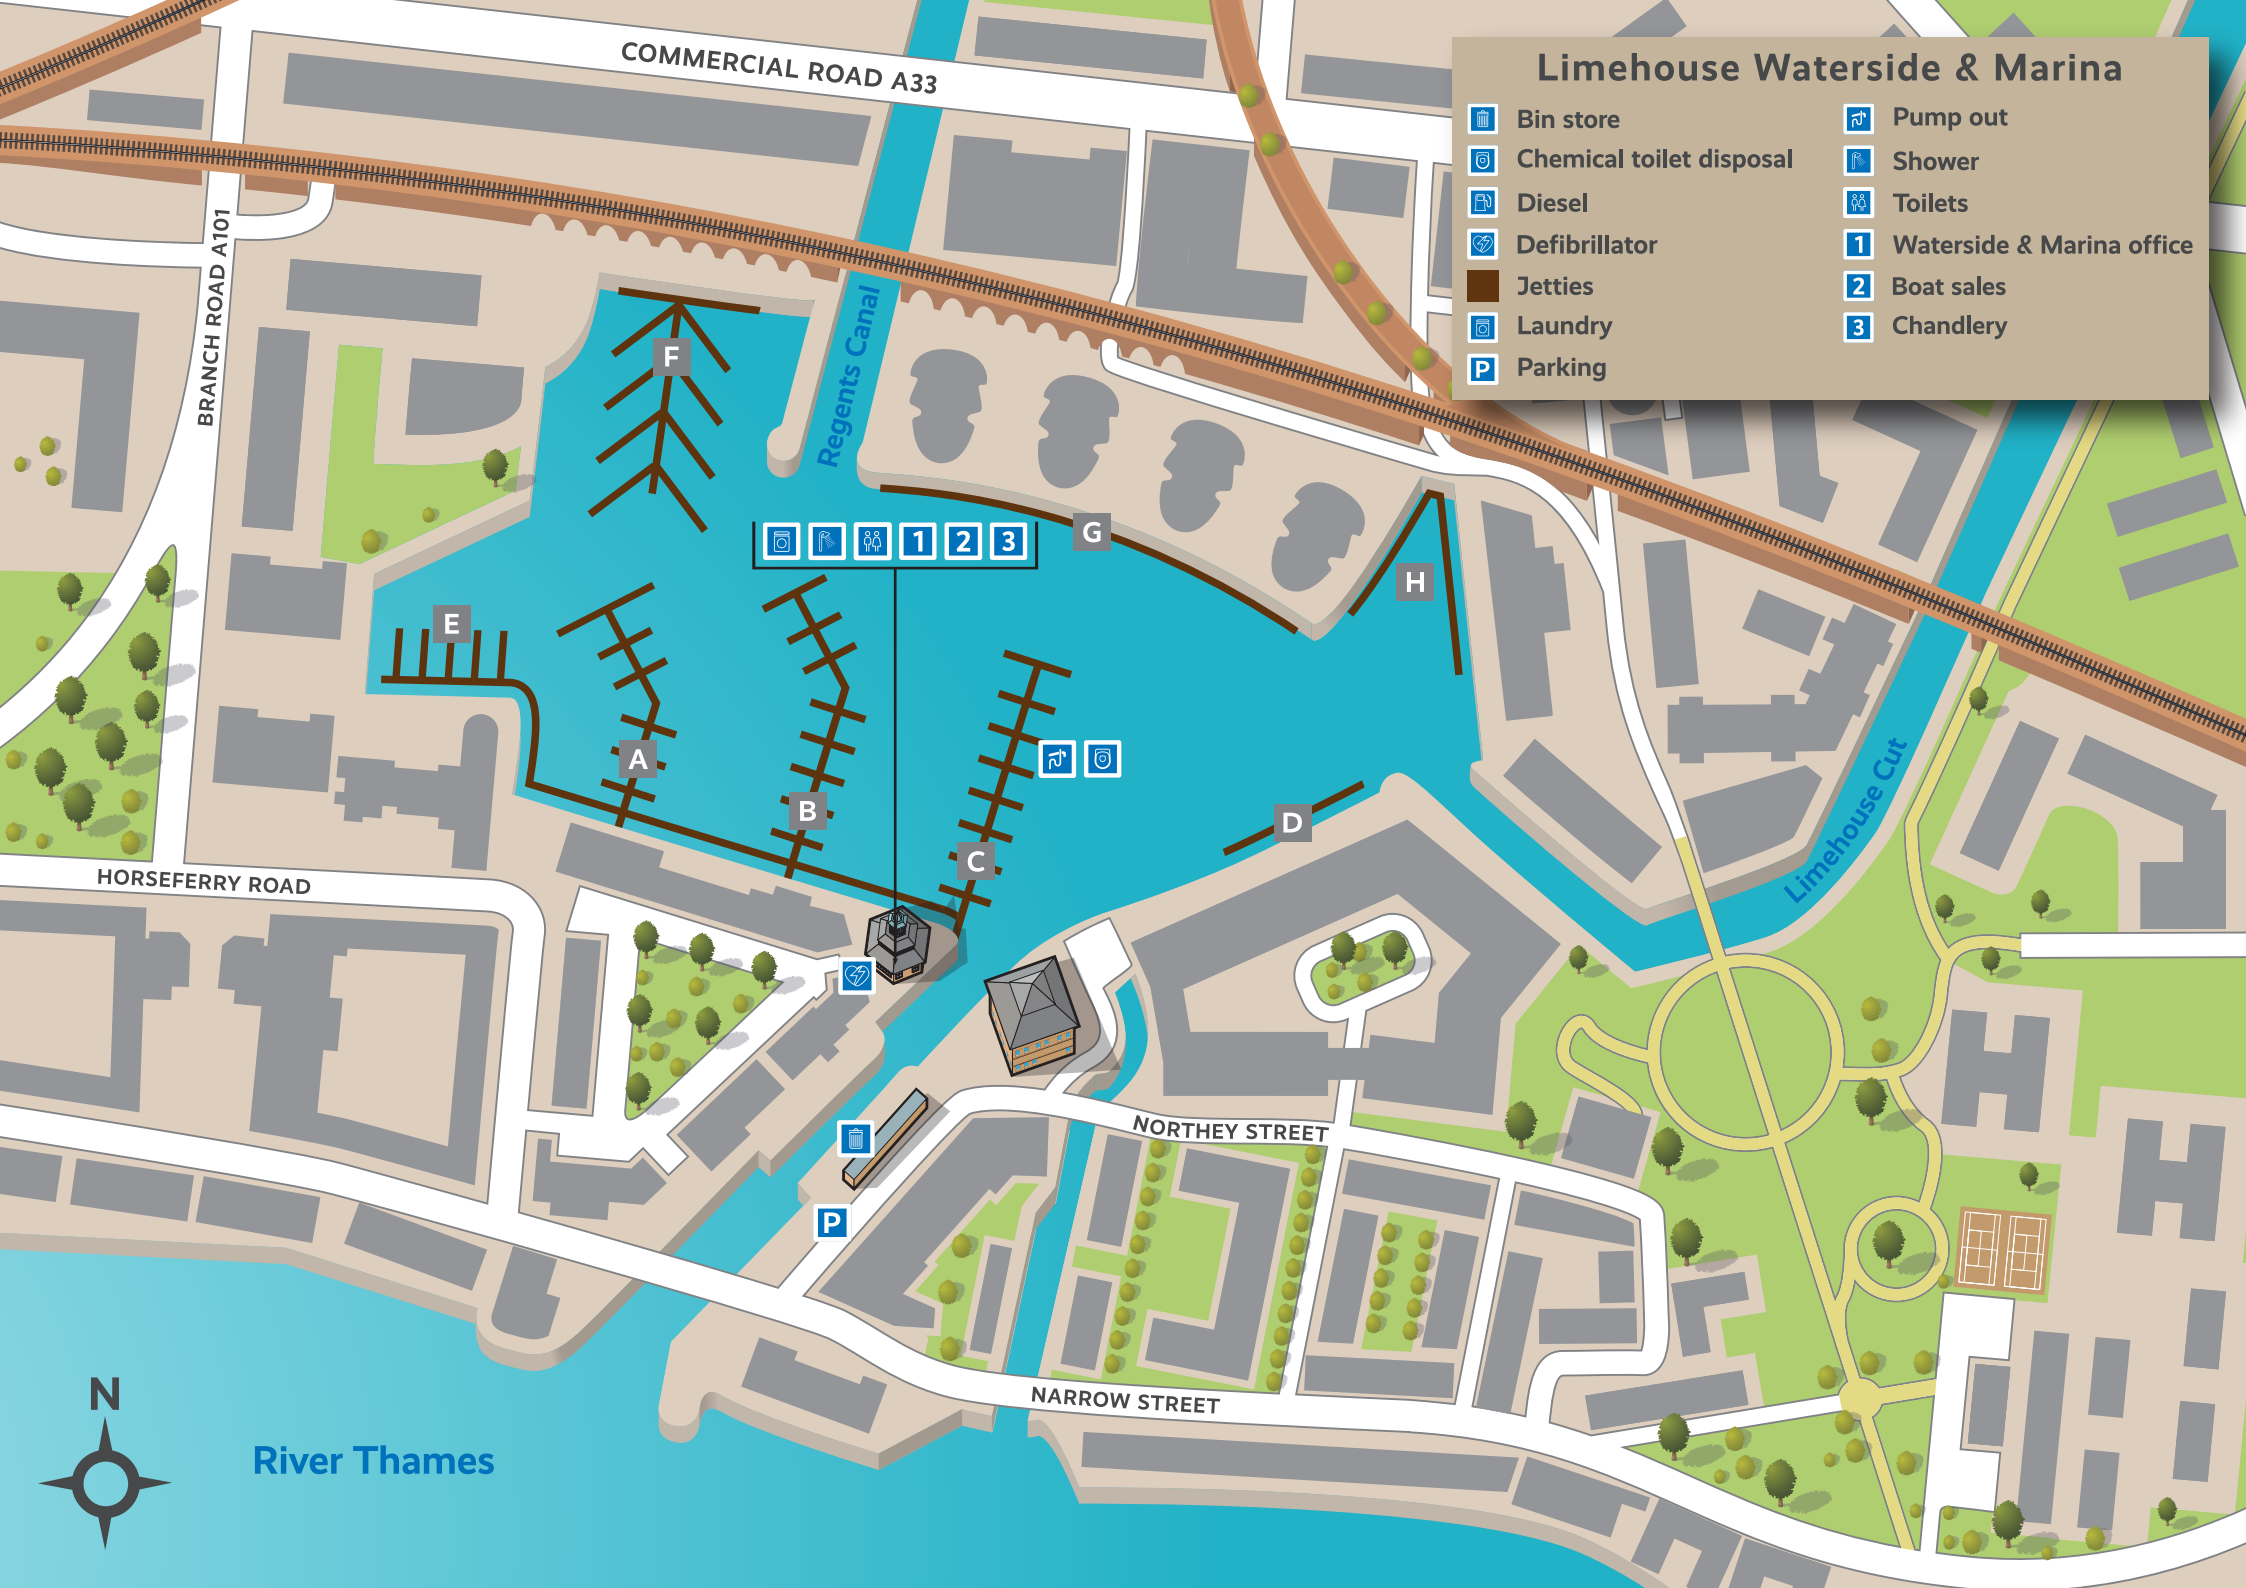

Limehouse Waterside & Marina

- | | |
|--|--|
|  Bin store |  Pump out |
|  Chemical toilet disposal |  Shower |
|  Diesel |  Toilets |
|  Defibrillator | 1 Waterside & Marina office |
|  Jetties | 2 Boat sales |
|  Laundry | 3 Chandlery |
|  Parking | |

River Thames